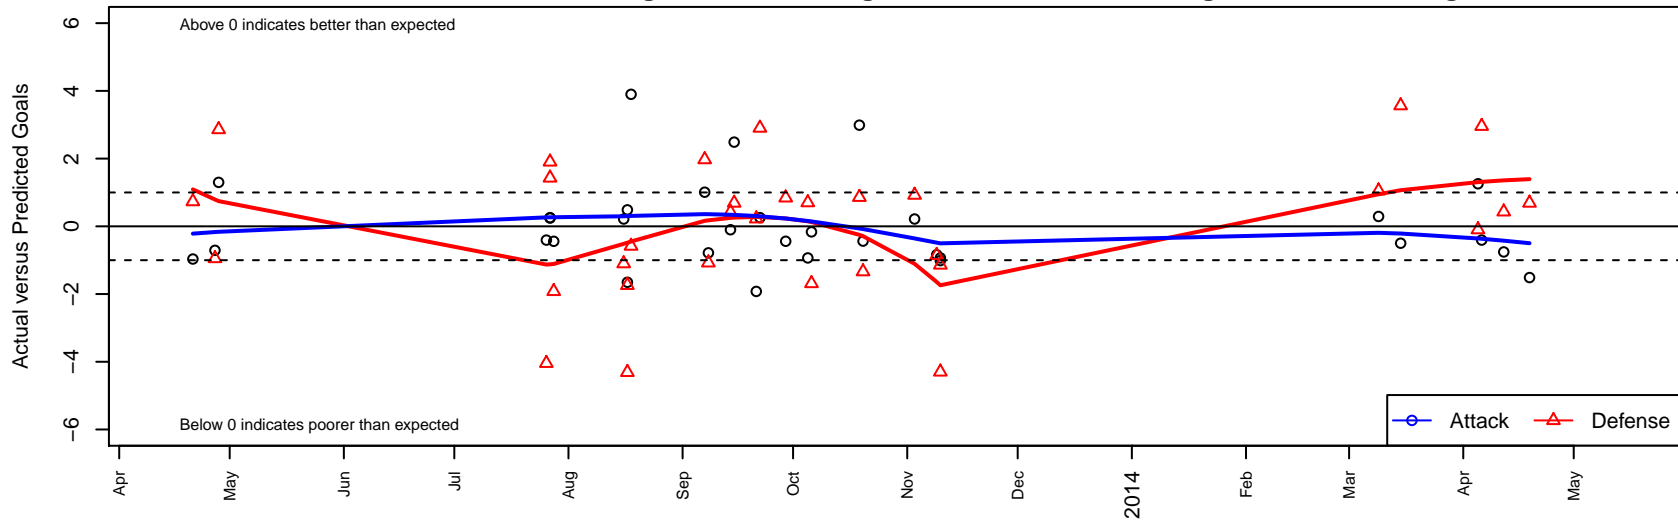

CUSC Avalanche B99

Clackamas United SC
 Clackamas, OR
 B99 total strength=852
 attack=1.51 defense=0.95
 fall league = OPL Second Division U14, OPL D
 notes= Crossfire Oregon
 alt names used:
 CUSC Avalanche B99
 CLACKAMAS UNITED AVALANCHE (OR)
 Clackamas United SC Avalanche
 CLACKAMAS UNITED AVALANCHE (OR)
 Clackamas Avalanche
 CLACKAMAS UNITED SC AVALANCHE (OR)
 Crossfire Oregon 99 Avalanche
 Crossfire OR Clackamas United SC Avalanche

Venues played:
 OPL Tabor U13
 Oswego Nike Cup Silver U14
 Mt Hood Challenge BU14 Bronze
 OPL Second Division U14
 OPL Directors Cup Silver U14
 Spr OPL ZigZag Division U14

CUSC Avalanche B99
 Dots are actual minus expected GF (blue circles) and GA (red triangles).
 Blue line is smoothed change in attack strength. Red is smoothed change in defense strength.